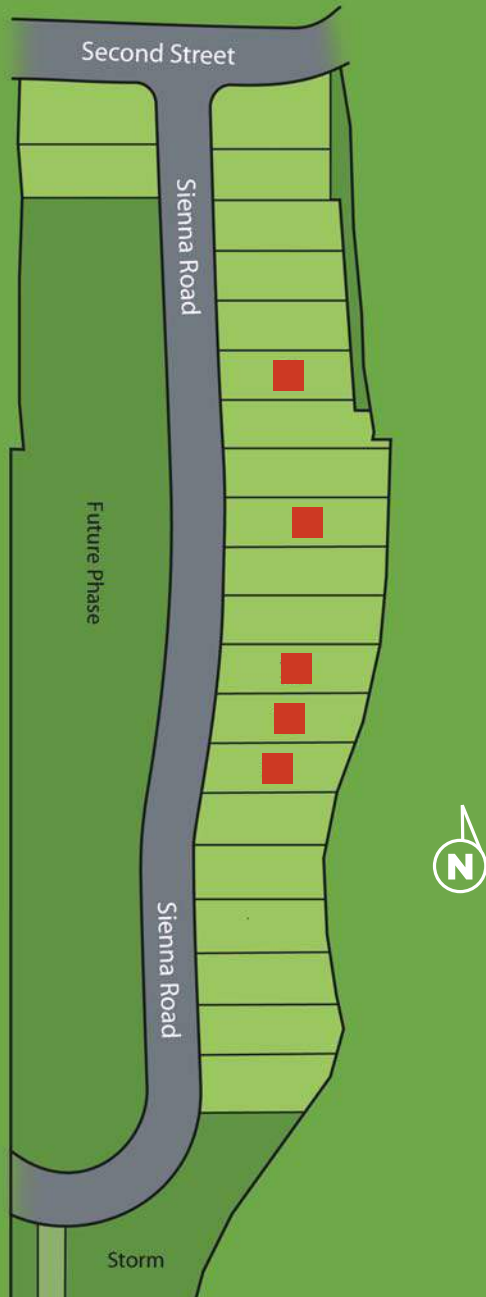

5 Homes Sold In The Beautiful Wenatchee Valley

From the \$600's

**SOLD**

**LUCKY**  
**AGENT 509**  
 REAL ESTATE  
**Sold & Closed!**

Site map is an artist representation of the actual permitted community. It is intended to be used as a reference tool only. Specifics are subject to change.

# Sienna Heights

## DIRECTIONS TO SIENNA HEIGHTS

From N. Wenatchee Ave. Turn onto 5th, Go past Western Ave., Turn left onto Canal Blvd. Watch for 2nd Street. Watch for signs that read Sienna Heights - follow the road across the bridge to your right.